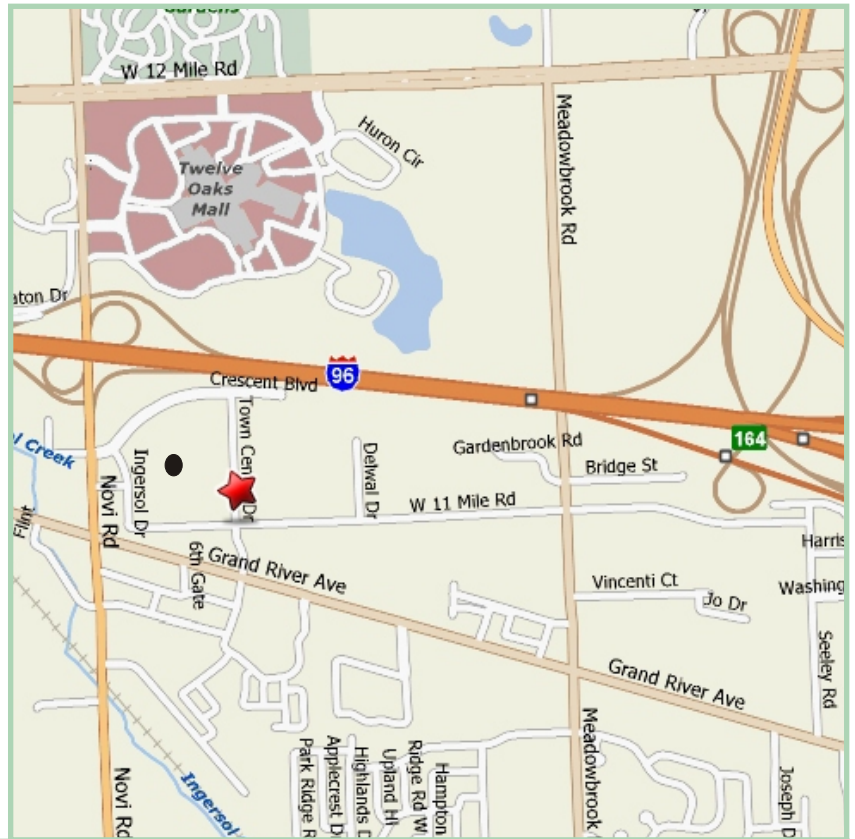

AverTrust

ADVISORS LLC

26200 Town Center Drive
Suite 145
Novi, MI 48375

Phone: 248-465-9355

Fax: 734-762-7360

Web: www.avertrust.com

DIRECTIONS

AverTrust Advisors is located in the beautiful Lake Pointe Office Building on Town Center Drive in Novi.

Take Crescent Road, the first street south of the 96 and Novi Road intersection, and go left (east) into the Town Center Business Complex. Turn right (south) on Town Center Drive and the building will be on the left (east) side. 26200 is the sign on the top of the brick building.

For easy access to Suite 145, use the south entrance nearest the Courtyard by Marriott. Suite 145 is the first suite on the left.

Securities Offered Through Sigma Financial Corp., Member FINRA/SIPC