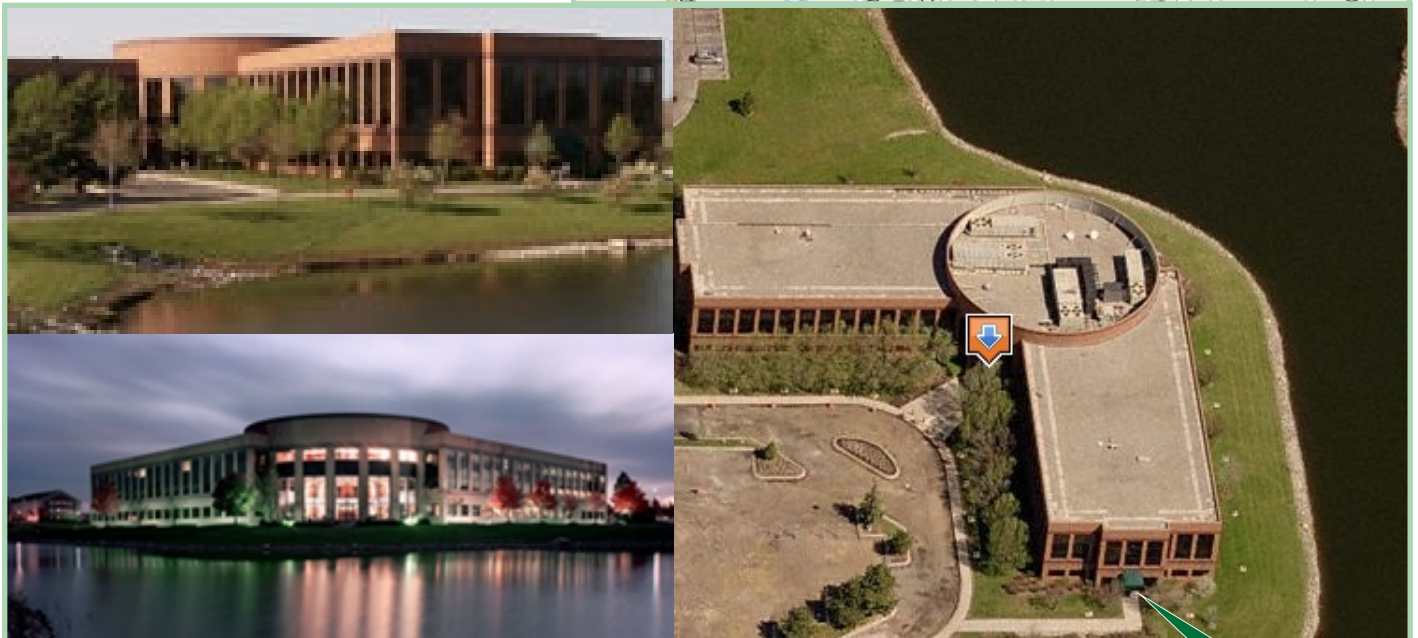

AverTrust

ADVISORS LLC

26200 Town Center Drive
Suite 145
Novi, MI 48375

Phone: 248-465-9355

Fax: 734-762-7360

Web: www.avertrust.com

DIRECTIONS

AverTrust Advisors is located in the beautiful Lake Pointe Office Building on Town Center Drive in Novi.

Take Crescent Road, the first street south of the 96 and Novi Road intersection, and go left (east) into the Town Center Business Complex. Turn right (south) on Town Center Drive and the building will be on the left (east) side. 26200 is the sign on the top of the brick building.